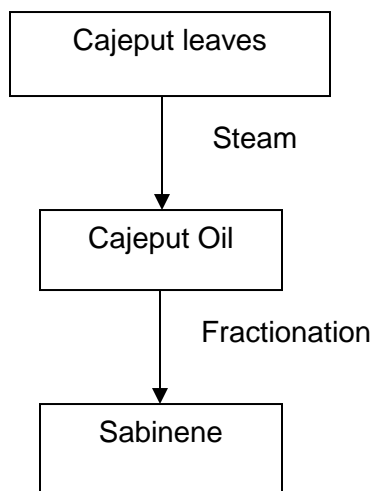

PROCESS FLOW

The process flow for the following product is listed below.

W530597 Sabinene, natural, 75%

Best regards,

Sigma Aldrich Flavors & Fragrances

Sigma-Aldrich warrants that, as of the above date, this product conformed to the information contained in this publication. For further inquiries, please contact Technical Service. Purchaser must determine the suitability of the product for its particular use. See sigmaaldrich.com, the reverse side of invoice or packing slip for additional terms and conditions of sale.